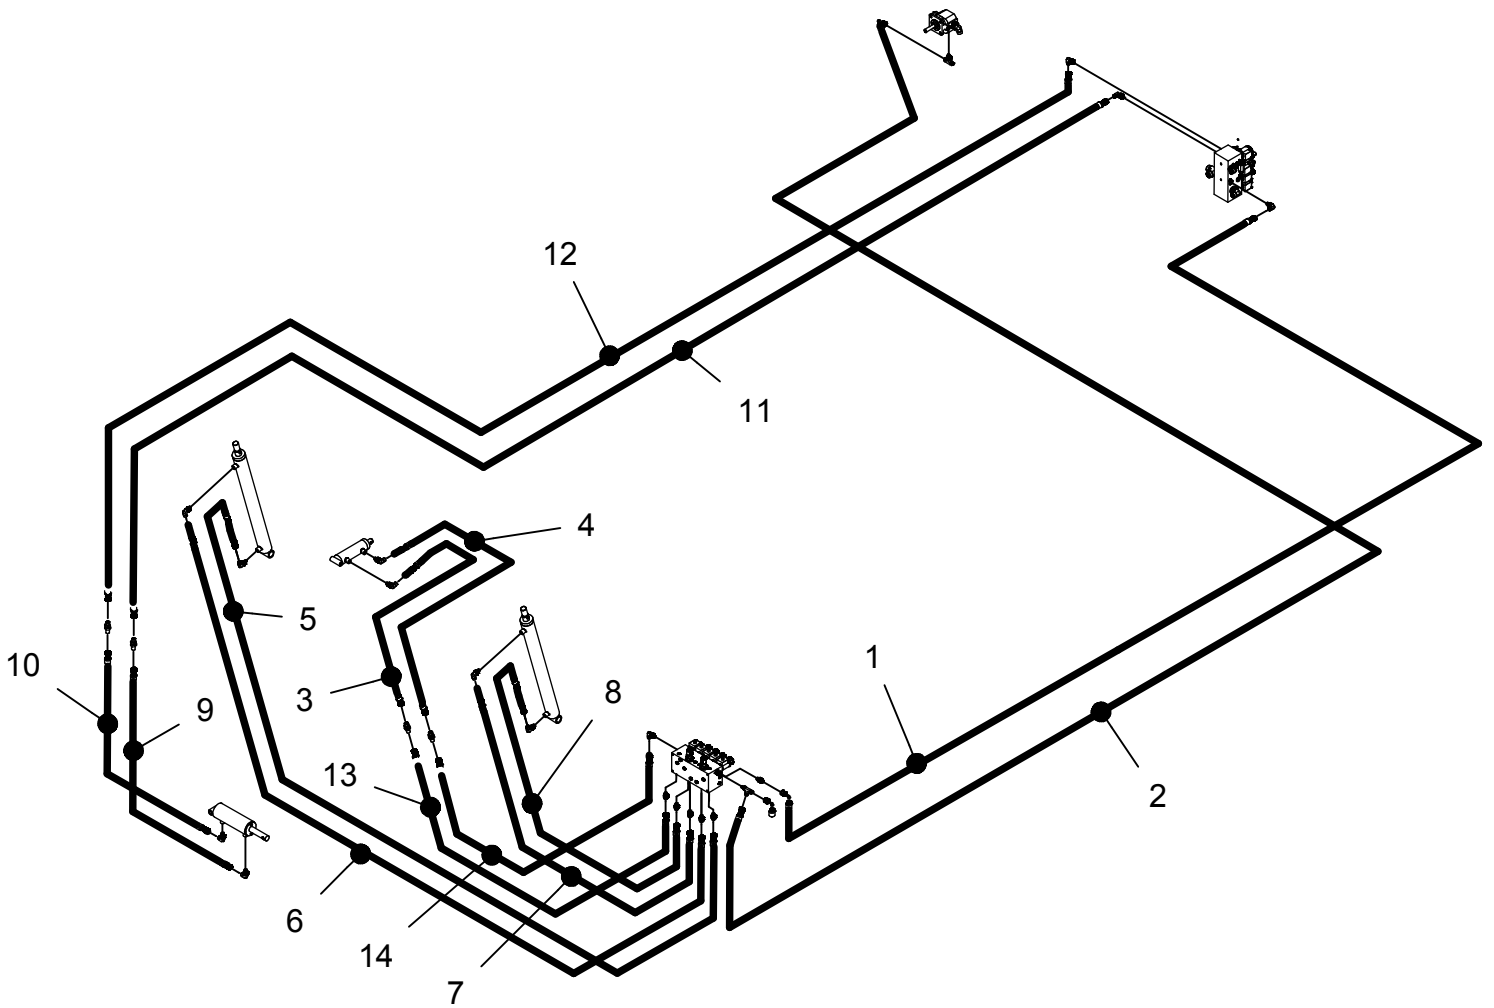

HIGH DUMP HYDRAULIC HOSE GROUP

770118

REV B

HIGH DUMP HYDRAULIC HOSE GROUP

770118

Parts List 770118			
ITEM	PART NUMBER	QTY	DESCRIPTION
1	770568	1	HOSE, 4 STR - 4 90 (VALVE PB TO HD VALVE P)
2	770569	1	HOSE, 4 STR - 4 90 (HD VALVE T TO IMP CASE L)
3	770570	1	HOSE, 4 STR - 4 STR (DOOR CYL R TO R PILLAR LH BULKHD)
4	770571	1	HOSE, 4 STR - 4 STR (DOOR CYL F TO R PILLAR RH BULKHD)
5	770572	1	HOSE, 4 STR - 4 STR (HD VALVE SAL A TO B- LIFT CYL L)
6	770573	1	HOSE, 4 STR - 4 STR (HD VALVE SAL B TO B-LIFT CYL U)
7	770574	1	HOSE, 4 STR - 4 STR (HD VALVE HL B TO H-LIFT CYL U)
8	770575	1	HOSE, 4 STR - 4 STR (HD VALVE HL A TO H-LIFT CYL L)
9	770576	1	HOSE, 4 STR - 4 STR (SQU CYL R TO L PILLAR RH BULKHD)
10	770577	1	HOSE, 4 STR - 4 STR (SQU CYL L TO L PILLAR LH BULKHD)
11	770584	1	HOSE, 4 STR -4 STR (L PILLAR RH BULKHD TO VALVE SG A)
12	770585	1	HOSE, 4 STR -4 STR (L PILLAR LH BULKHD TO VALVE SG B)
13	770586	1	HOSE, 4 STR -4 STR (R PILLAR LH BULKHD TO VALVE HD B)
14	770587	1	HOSE, 4 STR -4 STR (R PILLAR RH BULKHD TO VALVE HD A)